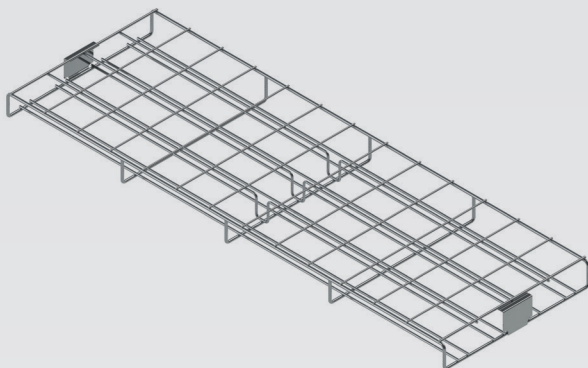

## WHATEVER YOUR NEEDS, WE HAVE THE SOLUTION

- ✓ 2.5 mm - 12 mm diameter wire grill
- ✓ Finished according to your specifications (galvanized, stainless steel...)
- ✓ Custom-made size

SUR MESURE

## BASKET RACK (96 EGGS)

## BASKET RACK (52 CASES)

INDUSTRIE  
S/T

LOGISTIQUE  
MANUTENTION

VINICOLE

AMÉNAGEMENT  
MAGASIN

BLANCHISSERIE

PLV

HATCHING COMPARTMENT (895 X 364) SHEET STEEL BASE