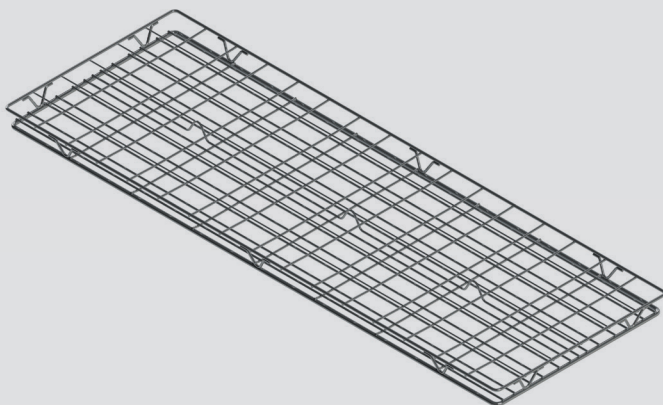

INCUBATOR RACK

WHATEVER YOUR NEEDS, WE HAVE THE SOLUTION

- ✓ 2.5 mm - 12 mm diameter wire grill
- ✓ Finished according to your specifications (galvanized, stainless steel...)
- ✓ Custom-made size

SUR MESURE

BASKET RACK (96 EGGS)