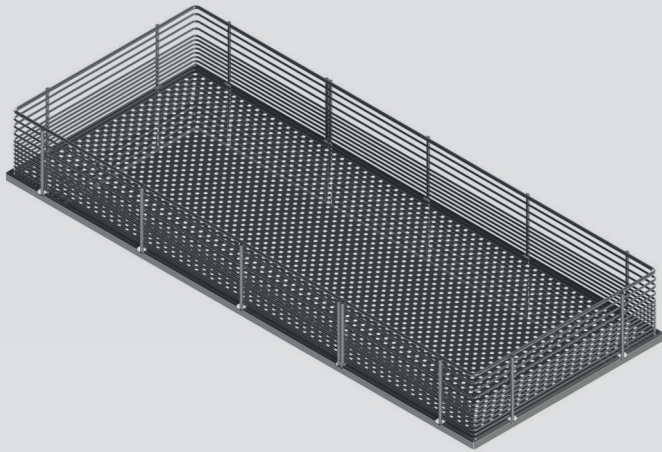

## BASKET RACK (96 EGGS)

## BASKET RACK (52 CASES)

INDUSTRIE  
S/T

LOGISTIQUE  
MANUTENTION

VINICOLE

AMÉNAGEMENT  
MAGASIN

BLANCHISSERIE

PLV

HATCHING COMPARTMENT (895 X 364) SHEET STEEL BASE

HATCHING COMPARTMENT (980 X 364) MATERIAL BASE