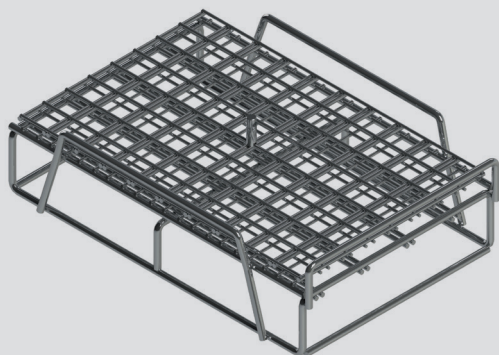

GABLE BASKET