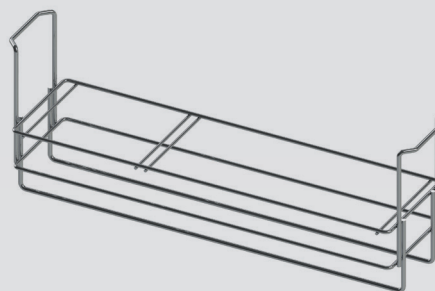

# INDUSTRIAL BASKETS

**WHATEVER YOUR NEEDS, WE HAVE THE SOLUTION**

- ✓ 2.5 mm - 12 mm diameter wire grill
- ✓ Finished according to your specifications (galvanized, stainless steel...)
- ✓ Custom-made size

## ICE CUBE BASKET

(18 compartments) 352 x 284 x 143 mm

## ICE BASKET

522 x 169 x 220 mm

## BASKET

315 x 255 x 55 mm stainless steel wire