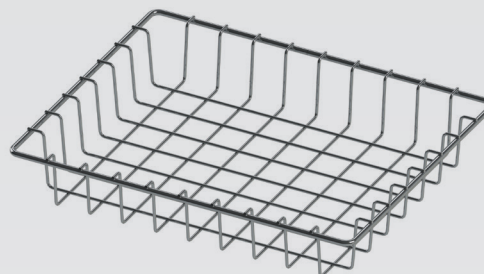

BASKET

315 x 255 x 55 mm stainless steel wire