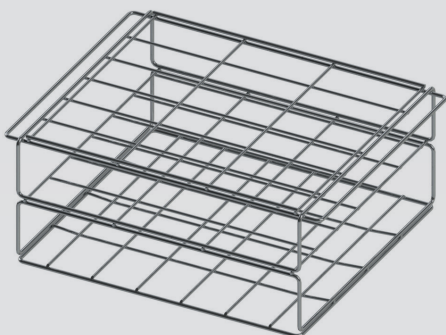

# INDUSTRIAL BASKETS

**WHATEVER YOUR NEEDS, WE HAVE THE SOLUTION**

- ✓ 2.5 mm - 12 mm diameter wire grill
- ✓ Finished according to your specifications (galvanized, stainless steel...)
- ✓ Custom-made size

## ICE CUBE BASKET

(18 compartments) 352 x 284 x 143 mm

## ICE BASKET

522 x 169 x 220 mm

## INDUSTRIAL BASKET

type 200 / 1538 height vented