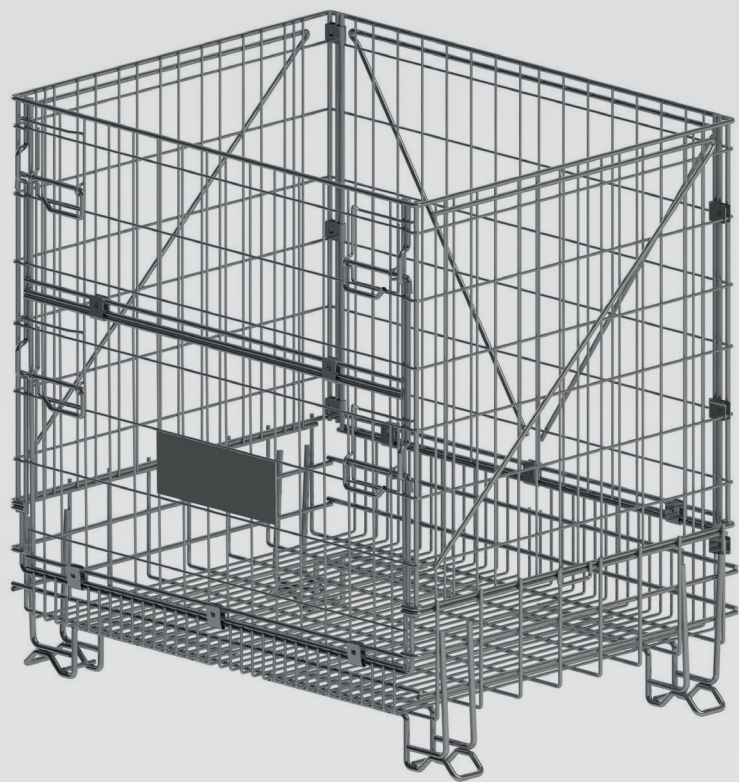

### + STACKING SYSTEM

Compact stacking of wine bottles allows very little movement when handling or storing

### + OPTIMISATION OF STORAGE SPACE

Thanks to the container's design, it can be stackable and foldable

### + 1/2 FRONT FOLDING DOOR

Even when the container is stacked, the contents are fully accessible

INDUSTRY

LOGISTIC  
DISTRIBUTION

WINE PRODUCTION

SHOP FITTINGS

LAUNDRY

DISPLAY  
SYSTEMS

## TECHNICAL DETAILS

	Useful internal dimensions	External dimensions
Width	1055 mm	1160 mm
Depth	820 mm	874 mm
Height	1000 mm	1135 mm